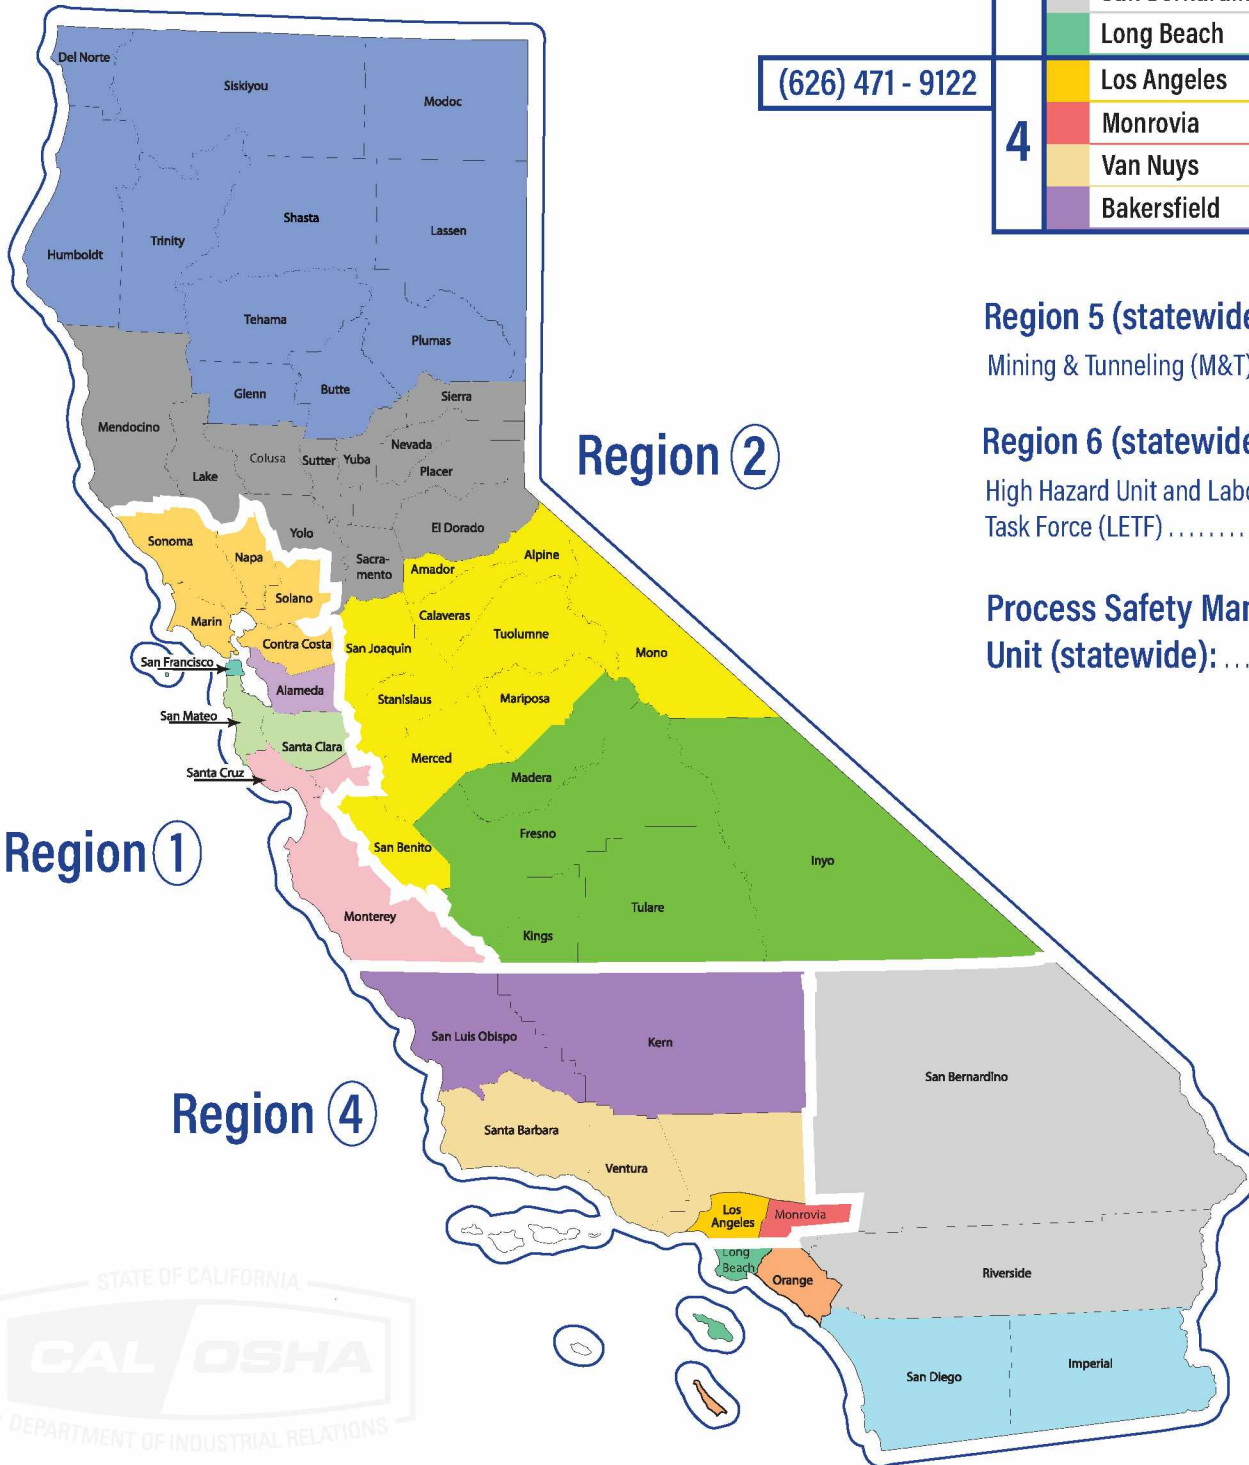

Cal/OSHA District Offices

1	San Francisco	(415) 557 - 0100
	Fremont/San Jose	(510) 794 - 2521
	Foster City	(650) 573 - 3812
	Oakland	(510) 622 - 2916
	American Canyon	(707) 649 - 3700

2	Sacramento	(916) 263 - 2800
	Modesto	(209) 545 - 7310
	Fresno	(559) 445 - 5302
	Redding	(530) 224 - 4743

3	Santa Ana	(714) 558 - 4451
	San Diego	(619) 767 - 2280
	San Bernardino	(909) 383 - 4321
	Long Beach	(424) 450 - 2630

4	Los Angeles	(213) 576 - 7451
	Monrovia	(626) 239 - 0369
	Van Nuys	(818) 901 - 5403
	Bakersfield	(661) 588 - 6400

Region 5 (statewide):

Mining & Tunneling (M&T) Unit . . . (818) 901 - 5420

Region 6 (statewide):

High Hazard Unit and Labor Enforcement Task Force (LETF) (714) 558 - 4415

Process Safety Management (PSM)

Unit (statewide): (925) 602 - 2665